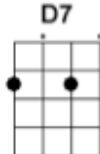

# Zip-a-dee-doo-dah - EASY Version

1946, Music by Allie Wrubel, Lyrics by Ray Gilbert • From Song of the South

**INTRO:** C G7 C

C F C  
Zip-a-dee-doo-dah, zip-a-dee-ay,

F C G7  
My, oh, my, what a wonderful day.

C F C  
Plenty of sunshine headin' my way,

C G7 C  
Zip-a-dee-doo-dah, zip-a- dee - ay!

G7 C  
Mister Bluebird's on my shoul- der,

D7  
It's the truth, it's "actch'll"

G7  
Everything is "satisfactch'll."

## **CHORDS USED IN THIS SONG:**

or

(Note: You can play the full D7 chord if you prefer: )